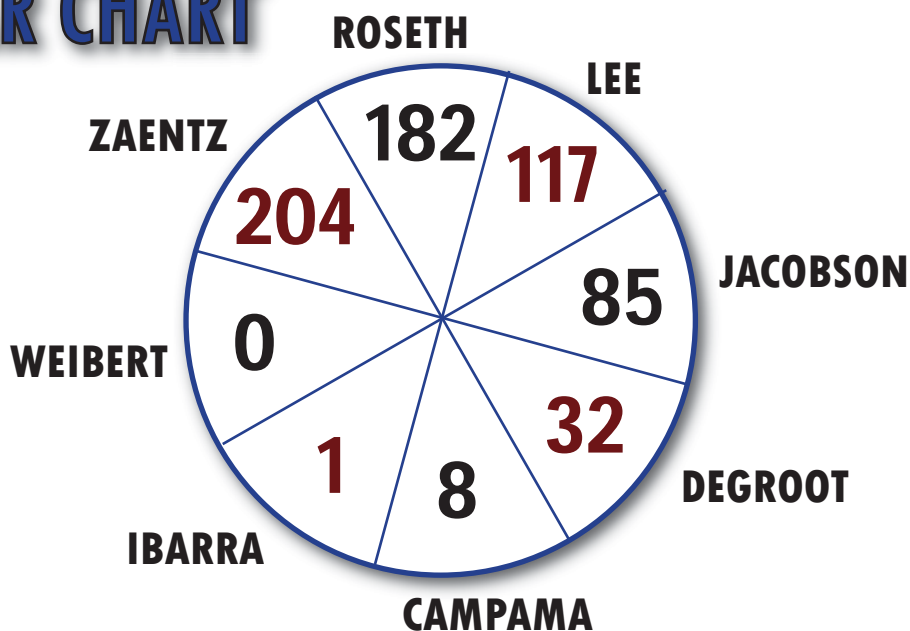

2010 FCHS EAGLES GOLF BIRDIE BOARD

Jeffrey Roseth	50
Tyler Zaentz	41
Spencer Lee	17
Clark Jacobson	7
Tim DeGroot	2

PAR CHART

EAGLES

Jeffrey Roseth • 11th hole • Ridge Creek
 Jeffrey Roseth • 15th hole • Ridge Creek

TEAM LOW ROUNDS:	Competitive	196
	Any	196
	'Low of the lows'	181